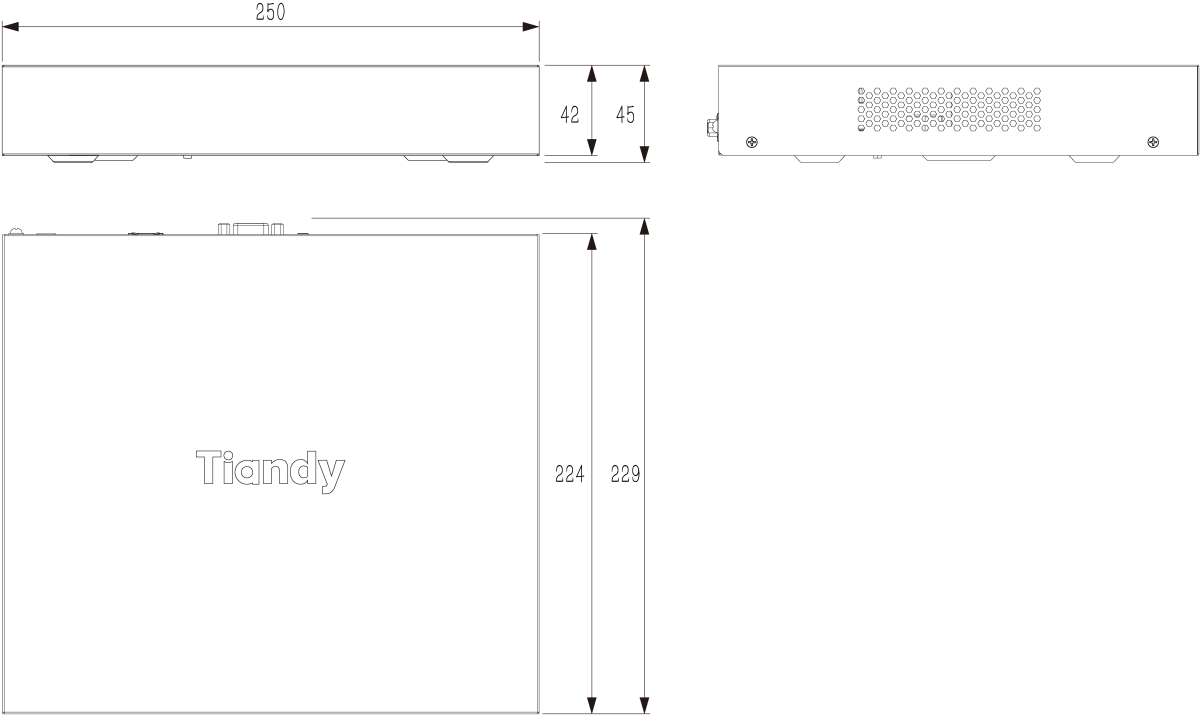

### KEY FEATURES

- Up to 20-ch IP camera accesses
- Incoming/Outgoing bandwidth: 100Mbps/80Mbps
- S+265, H.265, S+264, H.264 video formats
- Max. decoding capability: 8MP(30fps)×2 or 1080P(30fps)×8
- 16-ch synchronous playback
- Up to 10 TB capacity for each HDD
- Simultaneous HDMI and VGA outputs
- HDMI output at up to 4K resolution
- 1×RJ-45, 10/100 Mbps self-adaptive Ethernet port
- S+ 265 compression effectively reduces the storage space by up to 75%
- Support cloud upgrade

## DIMENSIONS (Unit: mm)