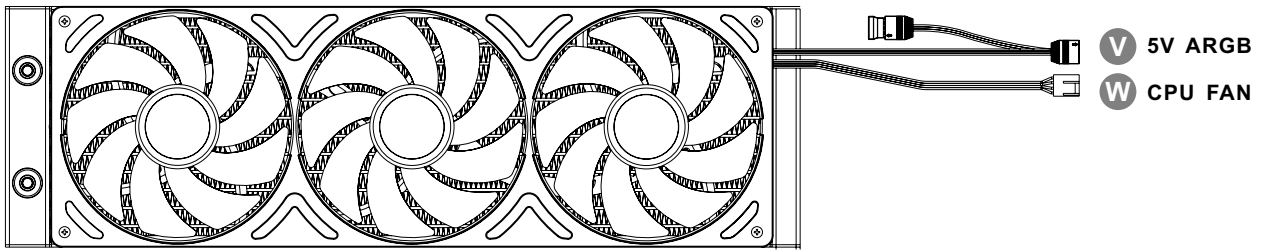

Parts List

Intel Installation Guide

AMD Installation Guide

Installation Guide

1

2

3

CAUTION
To control the SEGMENT LCD display by SEGMENT LCD Software, Please connect the water block and motherboard with cable L.

CAUTION

Please power off the PC and check the Positive and Negative ends on the connector before connecting the cable to mainboard. Connecting the wrong end can damage the fans.

SEGMENT LCD Software Download