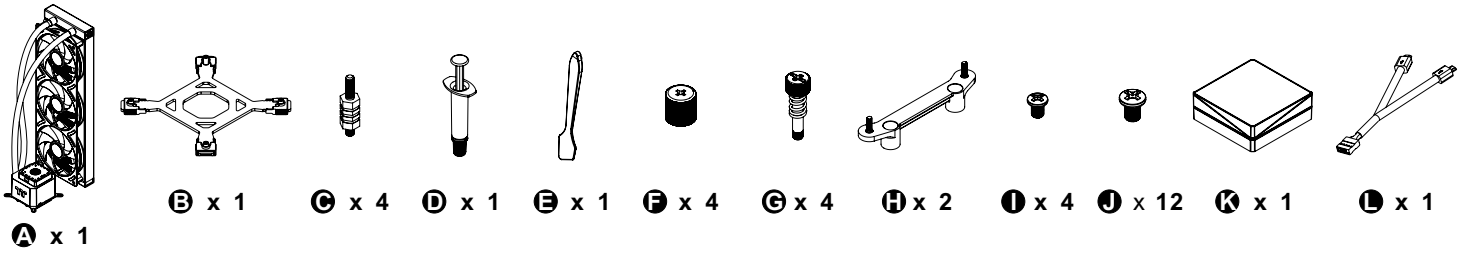

Parts List

Intel Installation Guide

AMD Installation Guide

Installation Guide

1

2

3

CAUTION
To control the SEGMENT LCD display by SEGMENT LCD Software, Please connect the water block and motherboard with cable L.

CAUTION

Please power off the PC and check the Positive and Negative ends on the connector before connecting the cable to mainboard. Connecting the wrong end can damage the fans.

SEGMENT LCD Software Download