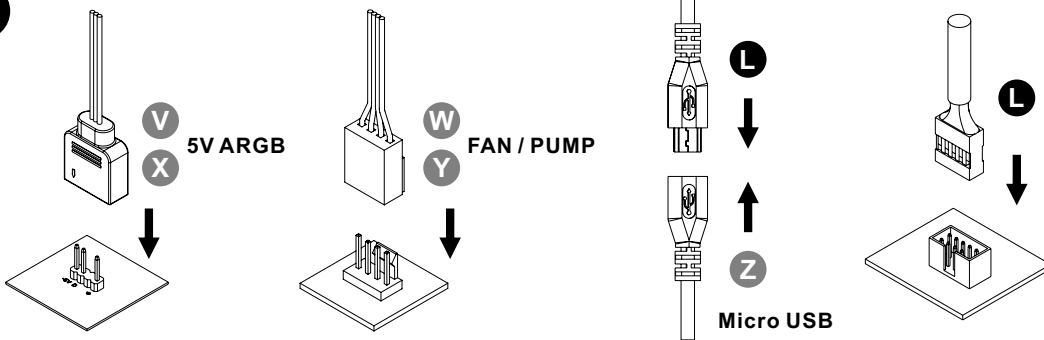

Parts List

Intel Installation Guide

AMD Installation Guide

Installation Guide

1

2

3

CAUTION
To control the SEGMENT LCD display by SEGMENT LCD Software, Please connect the water block and motherboard with cable L.

CAUTION

Please power off the PC and check the Positive and Negative ends on the connector before connecting the cable to mainboard. Connecting the wrong end can damage the fans.

SEGMENT LCD Software Download