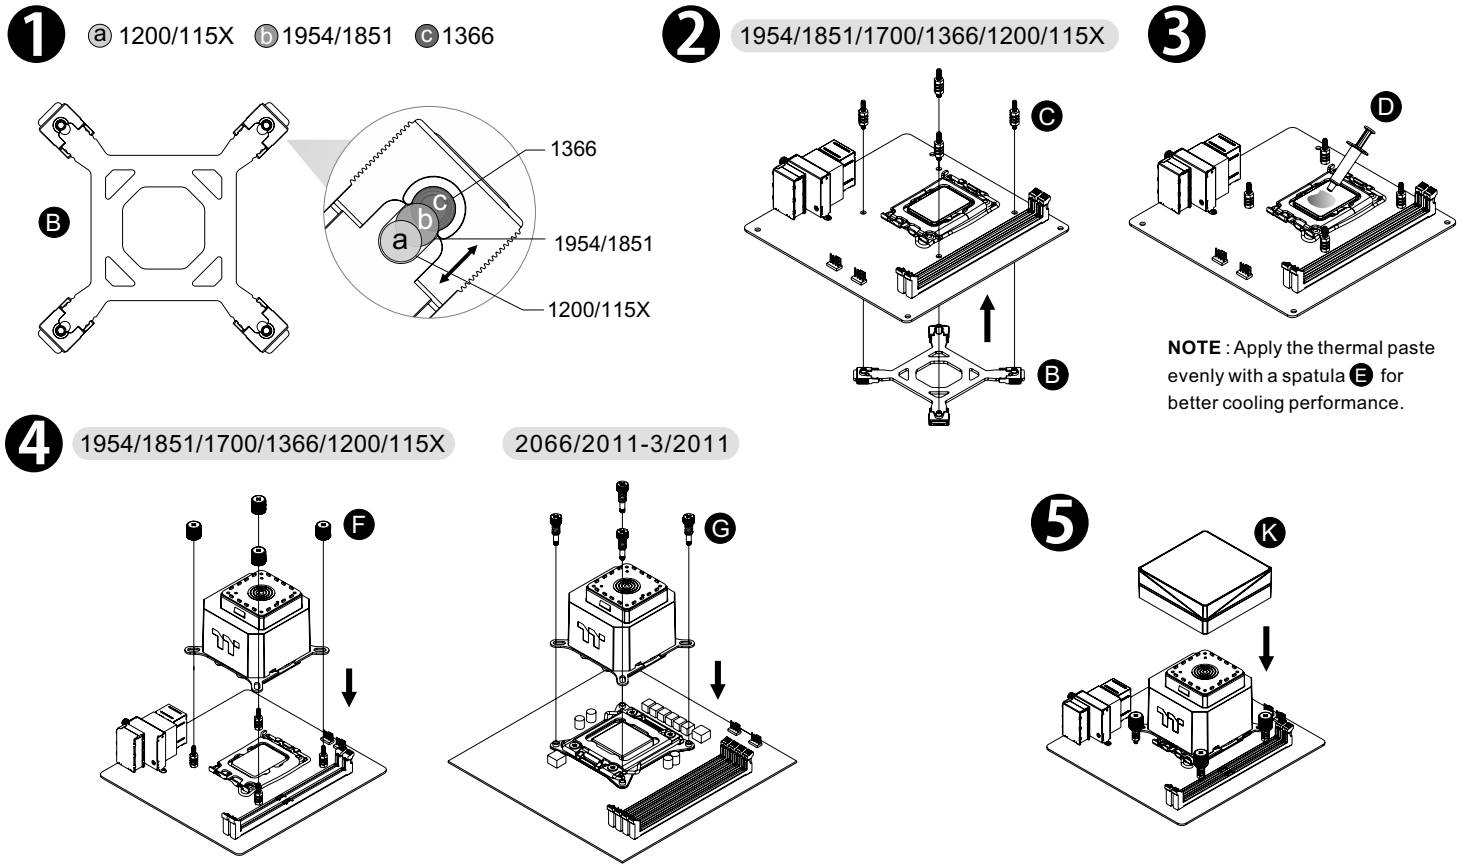

Parts List

Intel Installation Guide

AMD Installation Guide

Installation Guide

1

2

3

CAUTION
To control the SEGMENT LCD display by SEGMENT LCD Software, Please connect the water block and motherboard with cable L.

CAUTION

Please power off the PC and check the Positive and Negative ends on the connector before connecting the cable to mainboard. Connecting the wrong end can damage the fans.

SEGMENT LCD Software Download