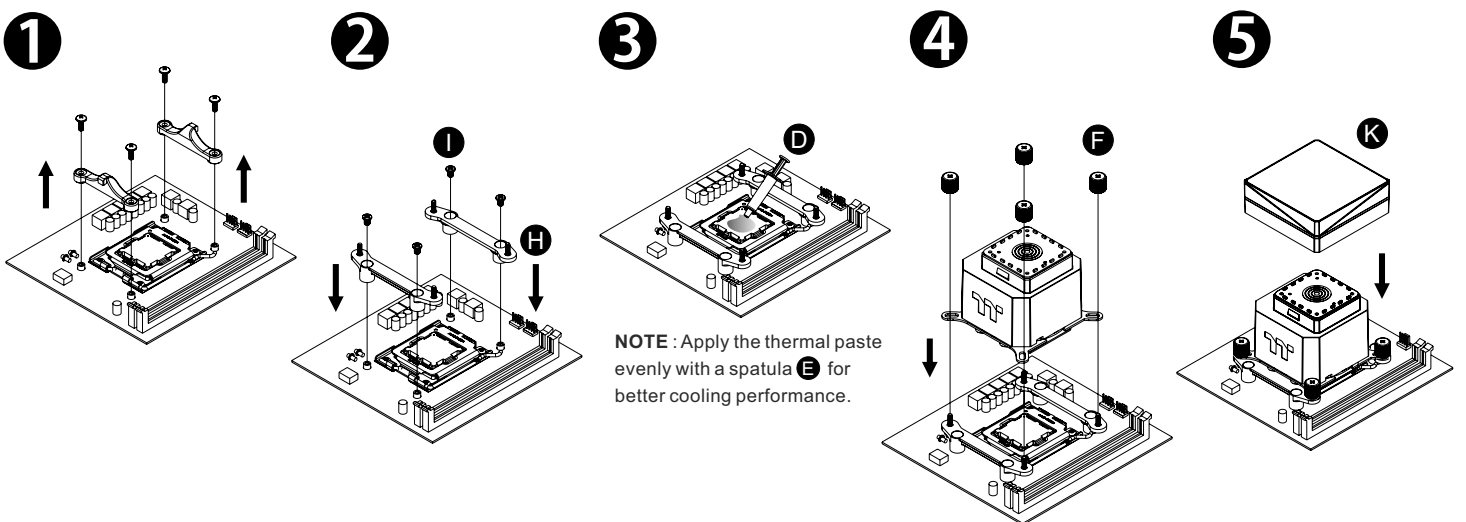

Parts List

Intel Installation Guide

AMD Installation Guide

Installation Guide

1

2

3

CAUTION
To control the SEGMENT LCD display by SEGMENT LCD Software, Please connect the water block and motherboard with cable L.

CAUTION

Please power off the PC and check the Positive and Negative ends on the connector before connecting the cable to mainboard. Connecting the wrong end can damage the fans.

SEGMENT LCD Software Download