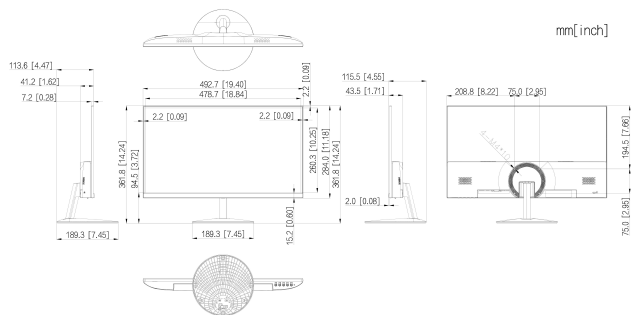

General

Inclined Angle	–5° ± 2°/15° ± 2°
Product Dimensions	492.7 mm × 284.0 mm × 43.5 mm (19.40" × 11.18" × 1.71") (W × H × D), without base
Package Size	598 mm × 366 mm × 99 mm (23.54" × 14.41" × 3.90") (W × H × D)
Frame Width	U/L/R/D: 2.2 mm/2.2 mm/2.2 mm/15.2 mm (0.0866"/0.0866"/0.0866"/0.5984")
Net Weight	2.05 kg (4.52 lb)
Gross Weight	2.86 kg (6.31 lb)
Casing Color	Black
Control Mode	Five-button
Status Indicator Light	Yes
Wall Mount VESA	75 mm × 75 mm (2.95" × 2.95")
Accessory	Power adapter, base, HDMI cable, user manual (QR code), energy efficiency label, QSG, legal and regulatory information etc.

Technical Specification

Display

Model	DHI-LM22-A210Y
LCD Technology	VA
Backlight	ELED
Screen Size	21.45 inch
Aspect Ratio	16:9
Viewing Size	478.656 (H) × 260.28 (V) mm
Screen-to-Body Ratio	≥90%
Viewing Angle	178° (H)/178° (V)
Display Mode	Horizontal
Pixel Pitch	0.0831 mm × 0.241 mm
Pixels Per Inch	102.69
Resolution	1920 (H) × 1080 (V)
Refresh Rate	120 Hz
Display Color	8 bit
Color Gamut	72% NTSC (typ.)
Brightness	250 cd/m ² (typ.)
Contrast Ratio	3500: 1
Response Time	OD 5 ms
Lifespan	30,000 hrs
Operation Hours	7 × 16 H
Surface Treatment	Haze 25%
Flicker-free Technology	Yes

DHI-LM22-A210Y

Certification

Certifications CE EMC, CE LVD, CE ERP

Ordering Information

Type	Model	Description
LED Monitor	DHI-LM22-A210Y	Dahua 21.45 inch FHD Monitor

Dimensions (mm[inch])

Panels